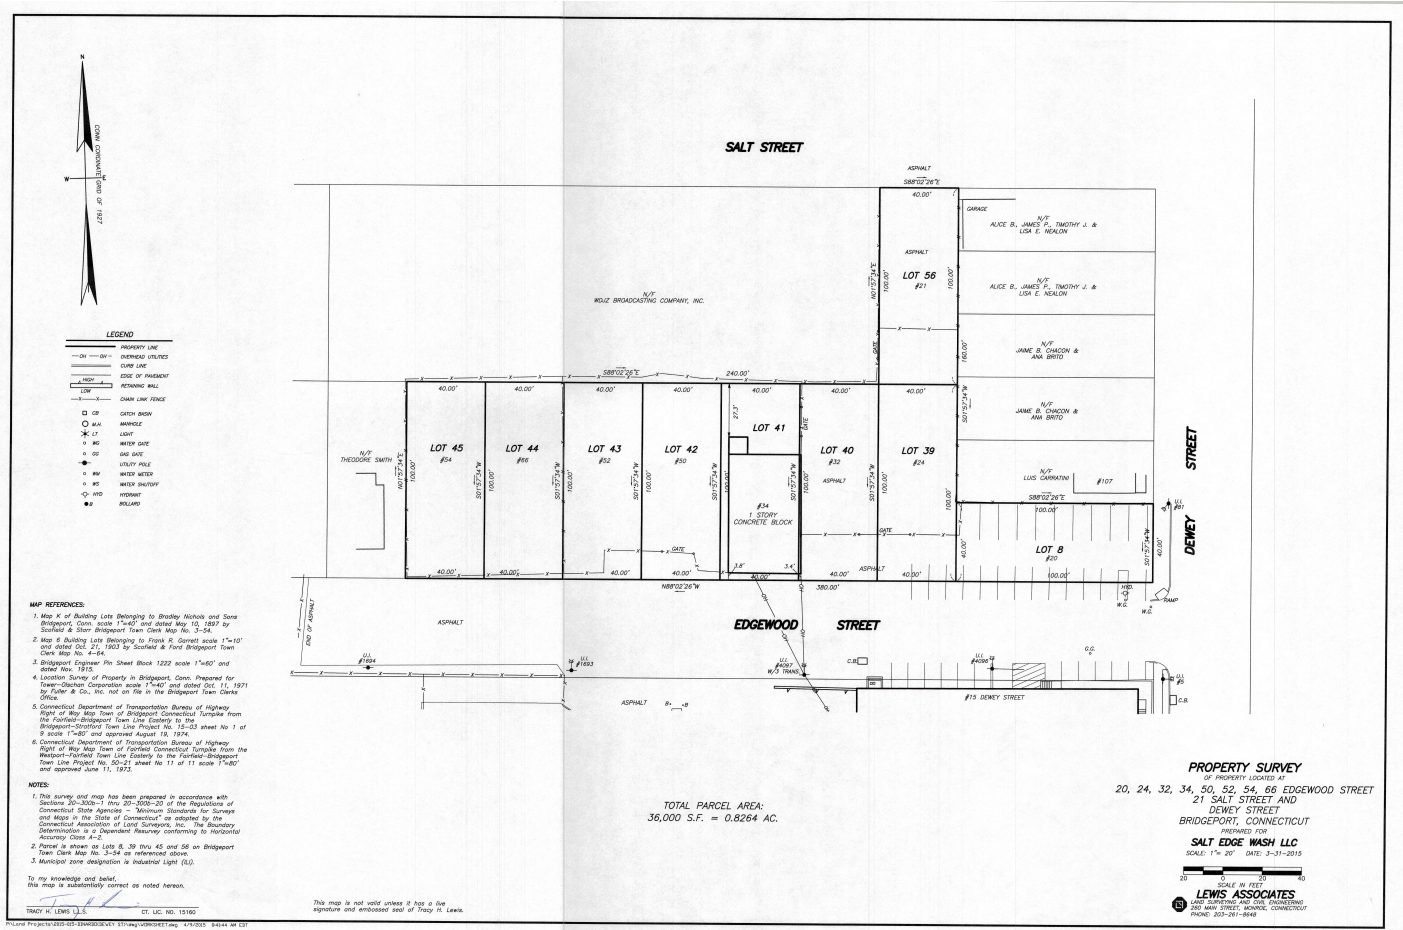

24 - 32 Edgewood Street, Bridgeport, CT - Contractor Storage

AVAILABLE

24 - 32 Edgewood Street, Bridgeport, CT - Contractor Storage

AVAILABLE

Perfect for Contractor Storage Lot

80' x 100' Lot with close proximity to I-95/Exit 25

24 - 32 Edgewood Street, Bridgeport, CT - Contractor Storage

AVAILABLE

Lot Size : 80' x 100'

Zoning : Industrial

Property Taxes : \$547.47

24 - 32 Edgewood Street, Bridgeport, CT - Contractor Storage

AVAILABLE

24 - 32 Edgewood Street, Bridgeport, CT - Contractor Storage

AVAILABLE