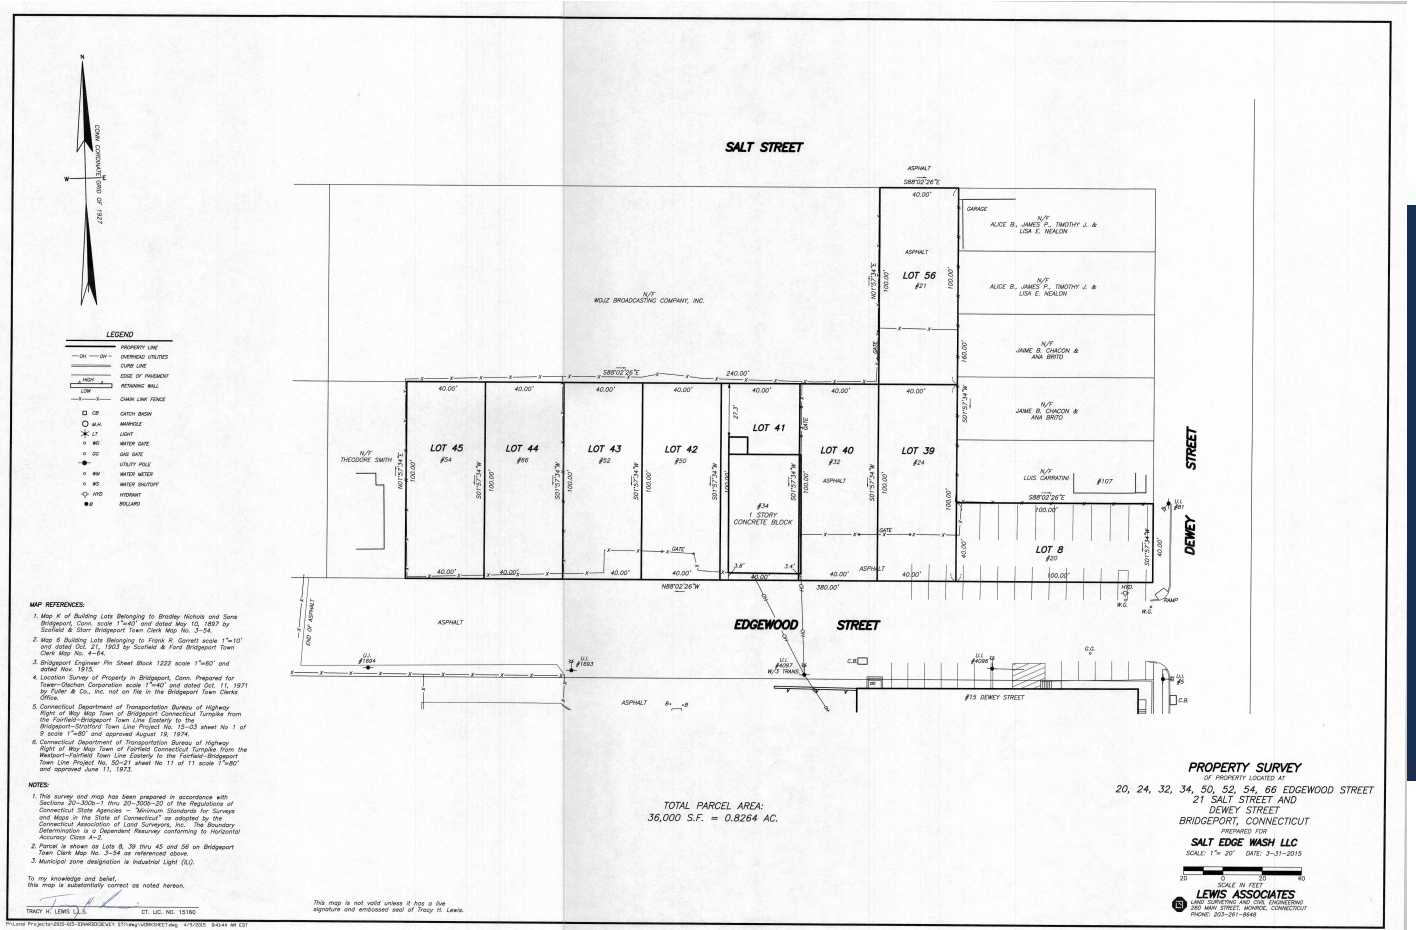

24 - 32 Edgewood Street, Bridgeport, CT - Contractor Storage

AVAILABLE

24 - 32 Edgewood Street, Bridgeport, CT - Contractor Storage

AVAILABLE

Perfect for Contractor Storage Lot

80' x 100' Lot with close proximity to I-95/Exit 25

24 - 32 Edgewood Street, Bridgeport, CT - Contractor Storage

AVAILABLE

Lot Size : 80' x 100'

Zoning : Industrial

Property Taxes : \$547.47

24 - 32 Edgewood Street, Bridgeport, CT - Contractor Storage

AVAILABLE

24 - 32 Edgewood Street, Bridgeport, CT - Contractor Storage

AVAILABLE