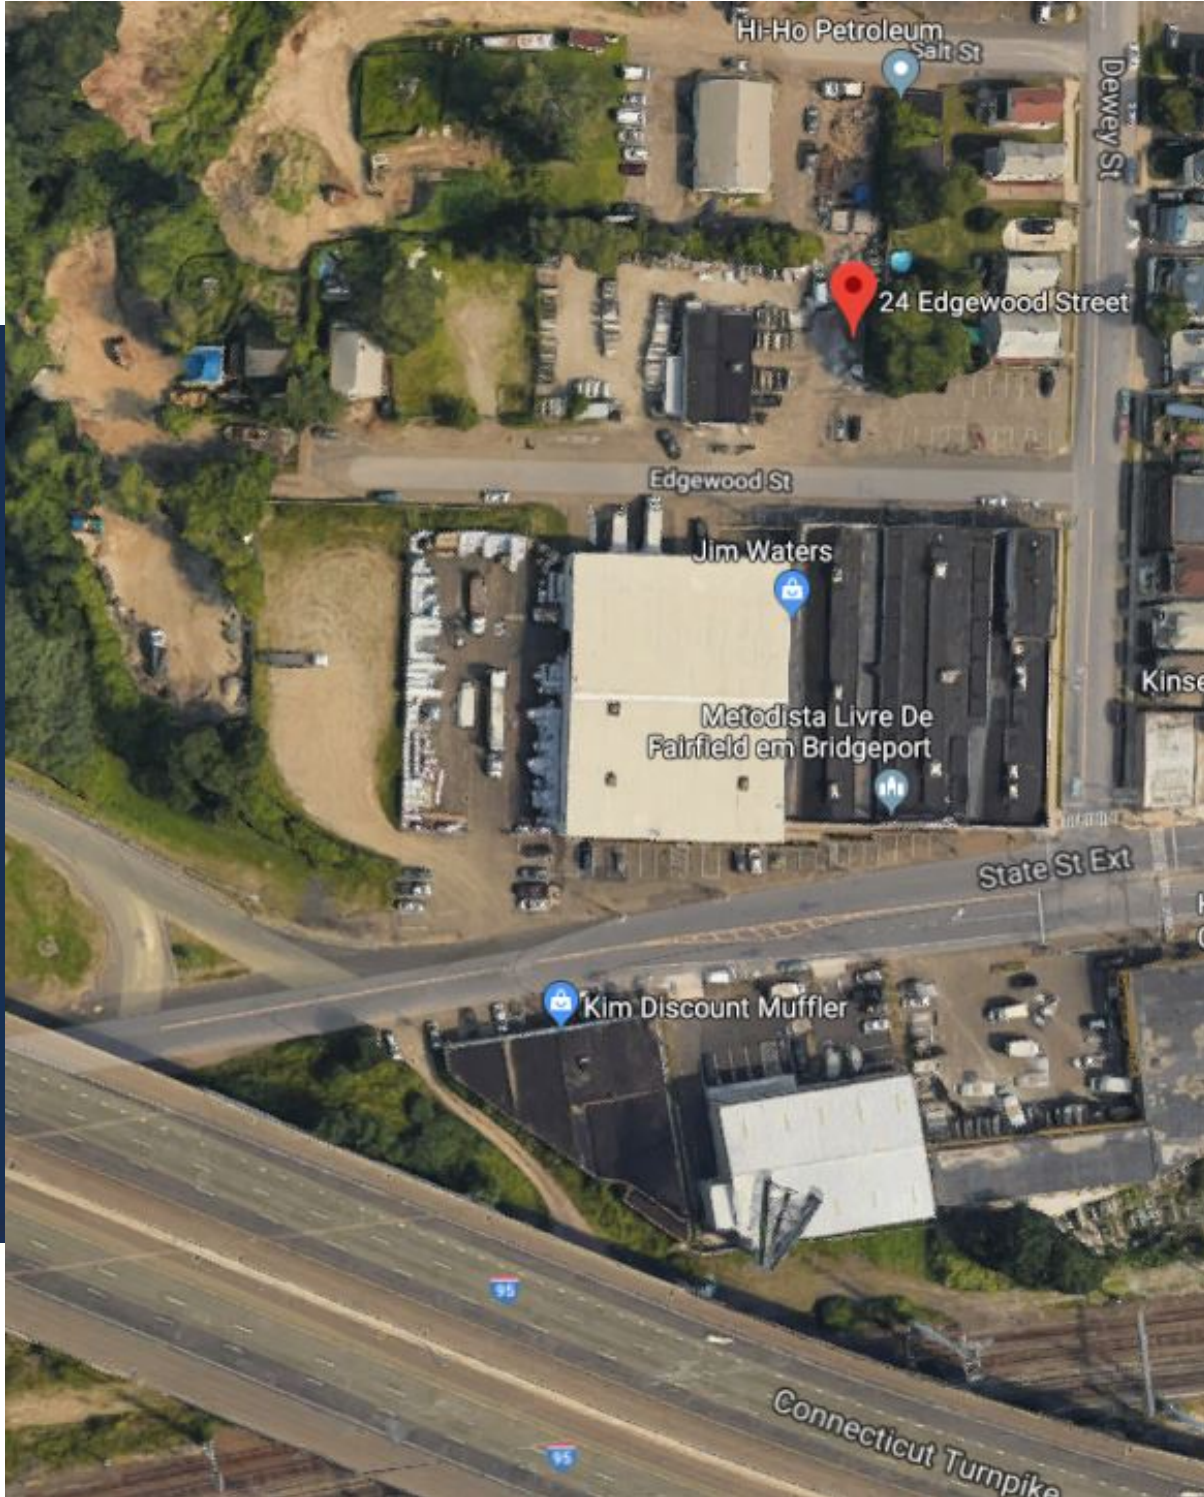

24 - 32 Edgewood Street, Bridgeport, CT - Contractor Storage

AVAILABLE

24 - 32 Edgewood Street, Bridgeport, CT - Contractor Storage

AVAILABLE

Perfect for Contractor Storage Lot

80' x 100' Lot with close proximity to I-95/Exit 25

24 - 32 Edgewood Street, Bridgeport, CT - Contractor Storage

AVAILABLE

Lot Size : 80' x 100'

Zoning : Industrial

Property Taxes : \$547.47

24 - 32 Edgewood Street, Bridgeport, CT - Contractor Storage

AVAILABLE

24 - 32 Edgewood Street, Bridgeport, CT - Contractor Storage

AVAILABLE