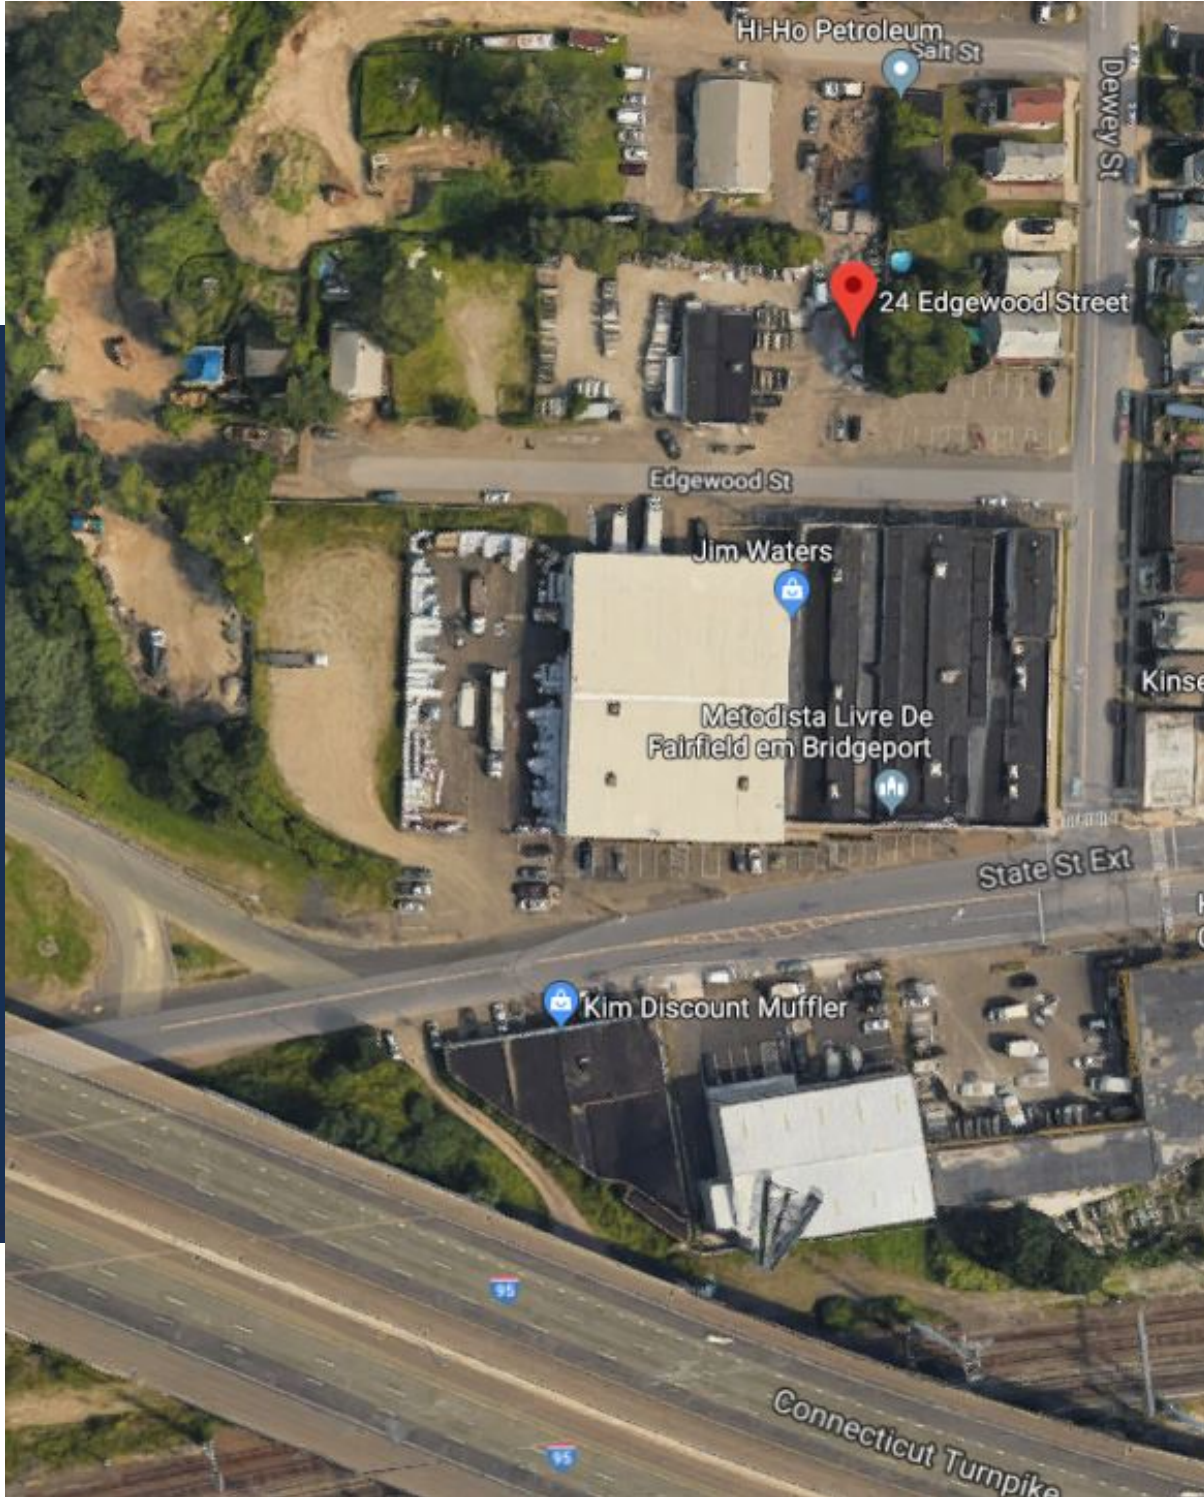

24 - 32 Edgewood Street, Bridgeport, CT - Contractor Storage

AVAILABLE

24 - 32 Edgewood Street, Bridgeport, CT - Contractor Storage

AVAILABLE

Perfect for Contractor Storage Lot

80' x 100' Lot with close proximity to I-95/Exit 25

24 - 32 Edgewood Street, Bridgeport, CT - Contractor Storage

AVAILABLE

Lot Size : 80' x 100'

Zoning : Industrial

Property Taxes : \$547.47

24 - 32 Edgewood Street, Bridgeport, CT - Contractor Storage

AVAILABLE