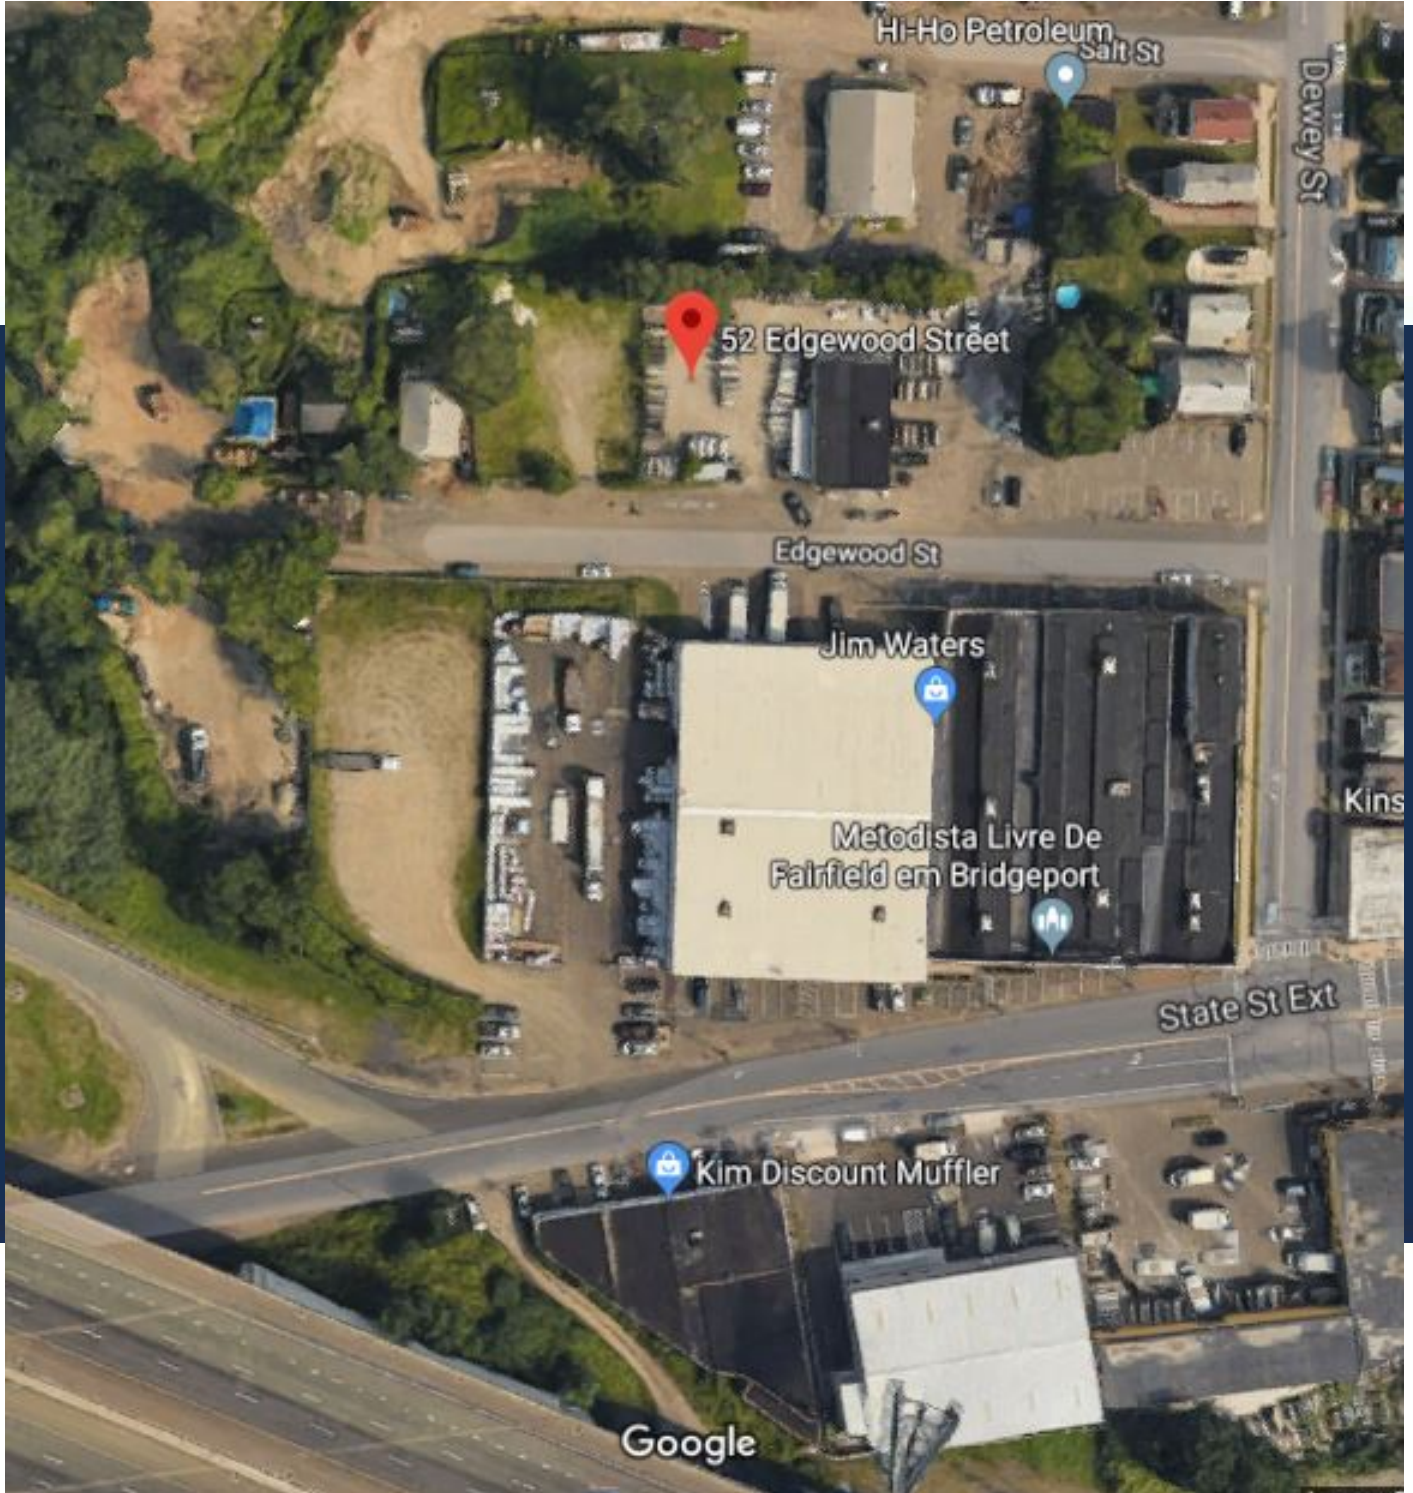

## 50 -52 Edgewood Street, Bridgeport, CT - Contractor Storage

AVAILABLE

### **Perfect for Contractor Storage**

80' x 100' Lot with close proximity to I-95/Exit 25

## 50 -52 Edgewood Street, Bridgeport, CT - Contractor Storage

AVAILABLE

Lot Size : 80' x 100' Lot

Zoning : Industrial

Property Taxes : \$547.47