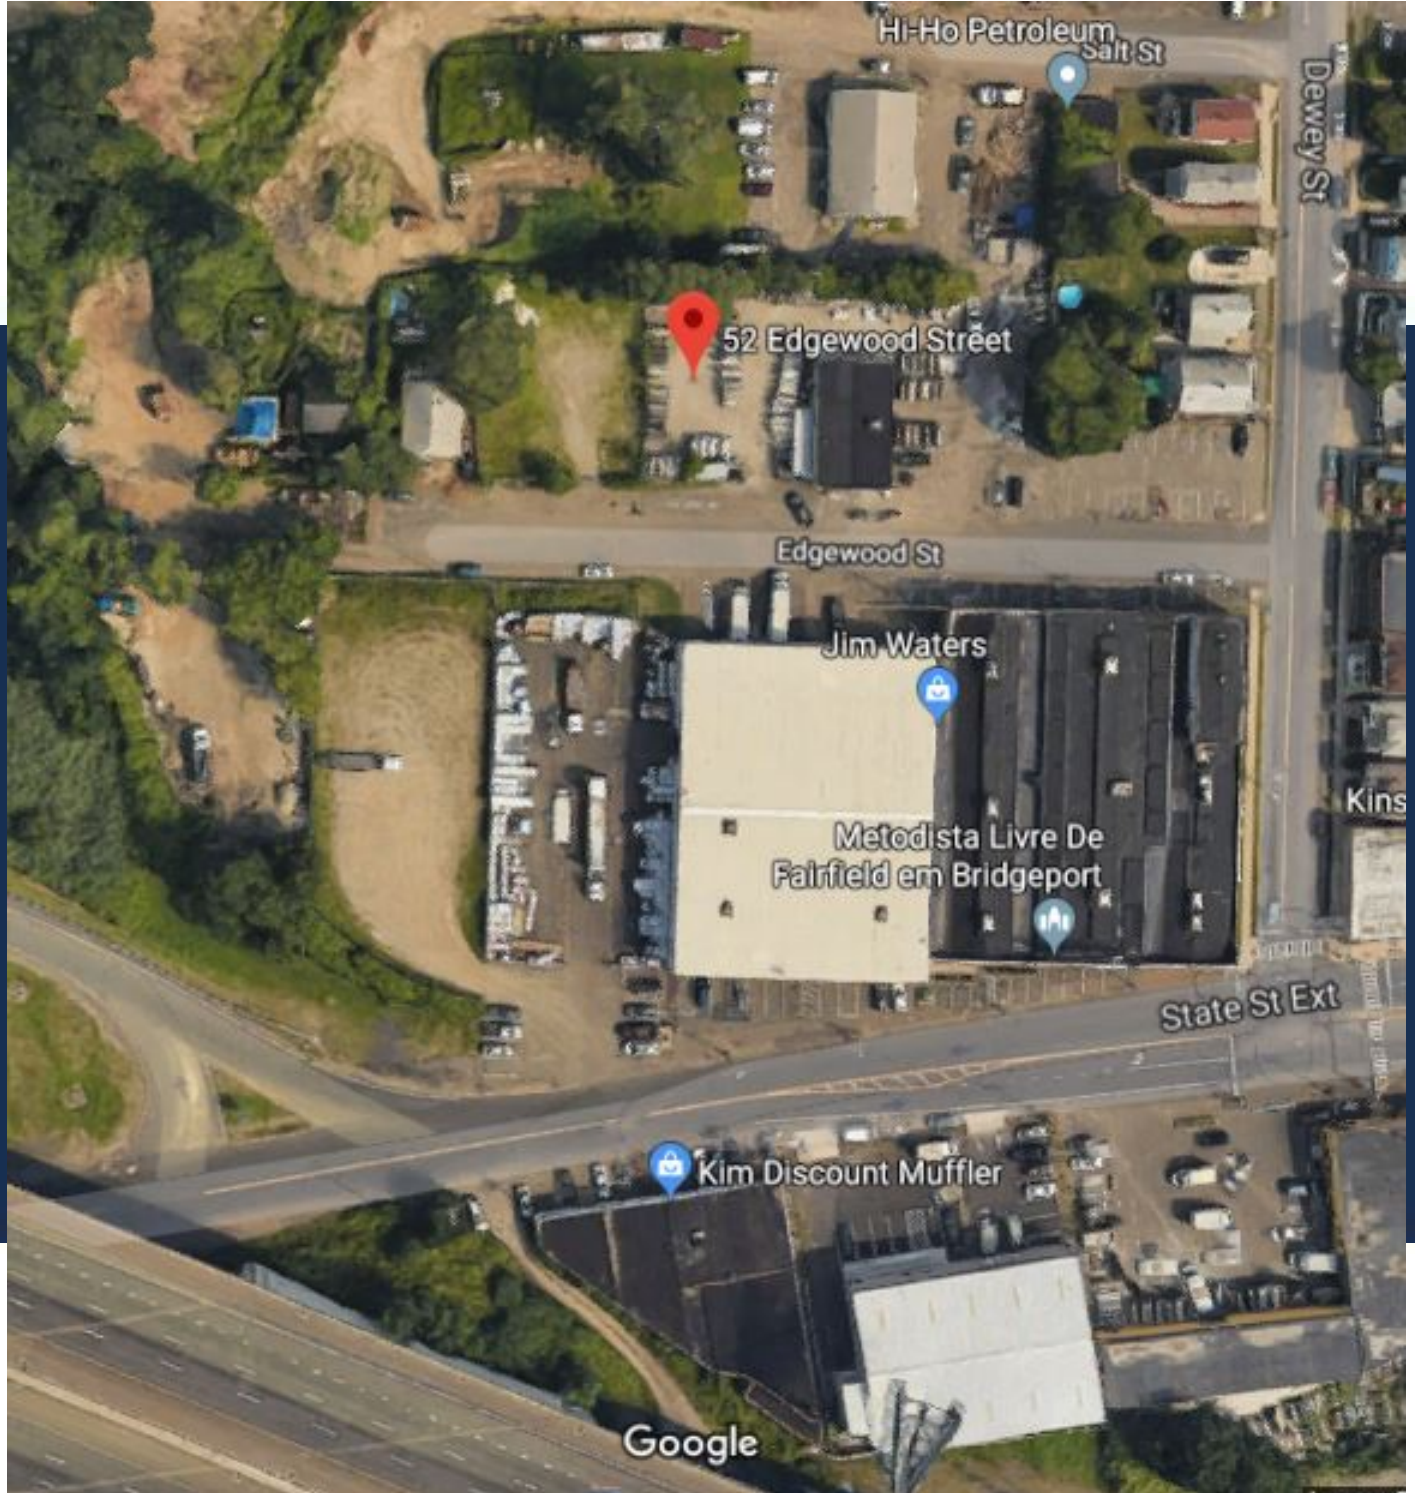

## 50 -52 Edgewood Street, Bridgeport, CT - Contractor Storage

AVAILABLE

### **Perfect for Contractor Storage**

80' x 100' Lot with close proximity to I-95/Exit 25

## 50 -52 Edgewood Street, Bridgeport, CT - Contractor Storage

AVAILABLE

Lot Size : 80' x 100' Lot

Zoning : Industrial

Property Taxes : \$547.47