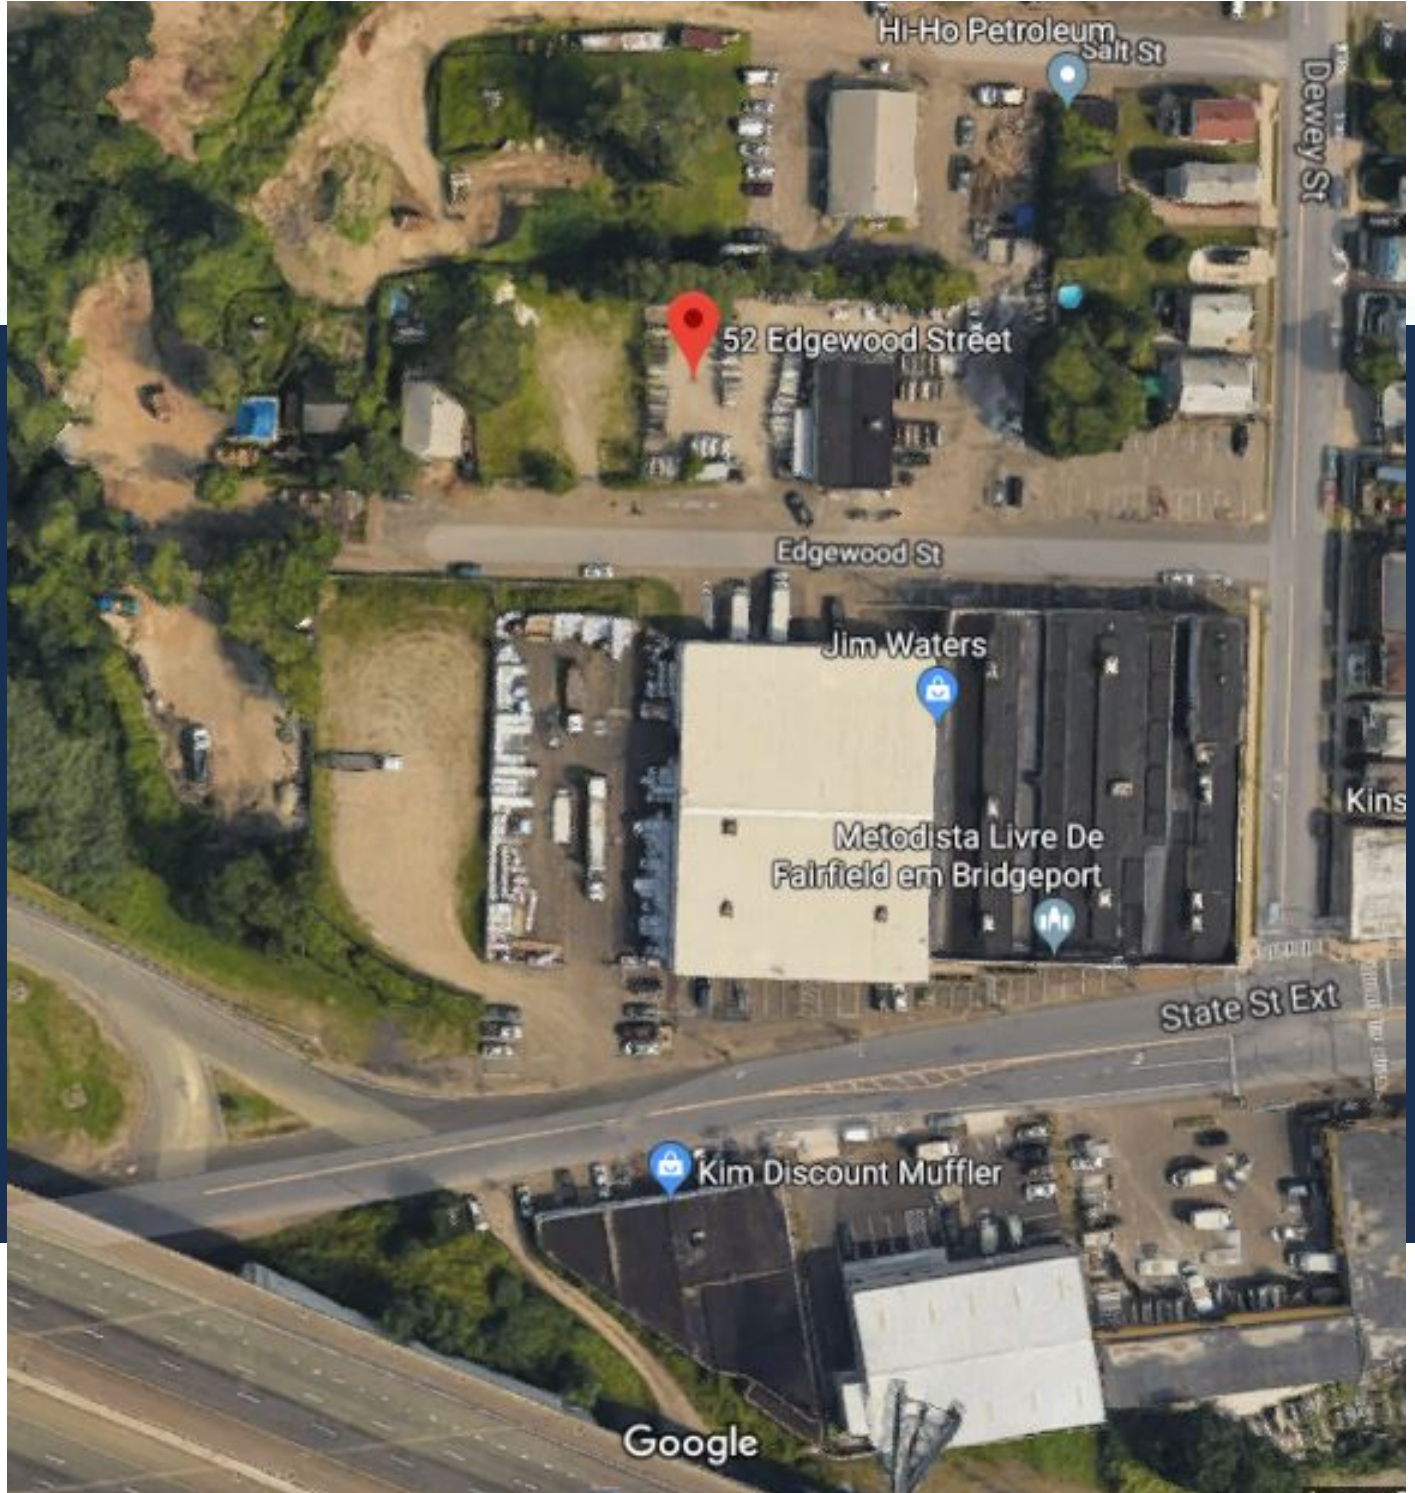

## 50 -52 Edgewood Street, Bridgeport, CT - Contractor Storage

FULLY LEASED

### **Perfect for Contractor Storage**

80' x 100' Lot with close proximity to I-95/Exit 25

---

## 50 -52 Edgewood Street, Bridgeport, CT - Contractor Storage

FULLY LEASED

Lot Size : 80' x 100' Lot

Zoning : Industrial

Property Taxes : \$547.47