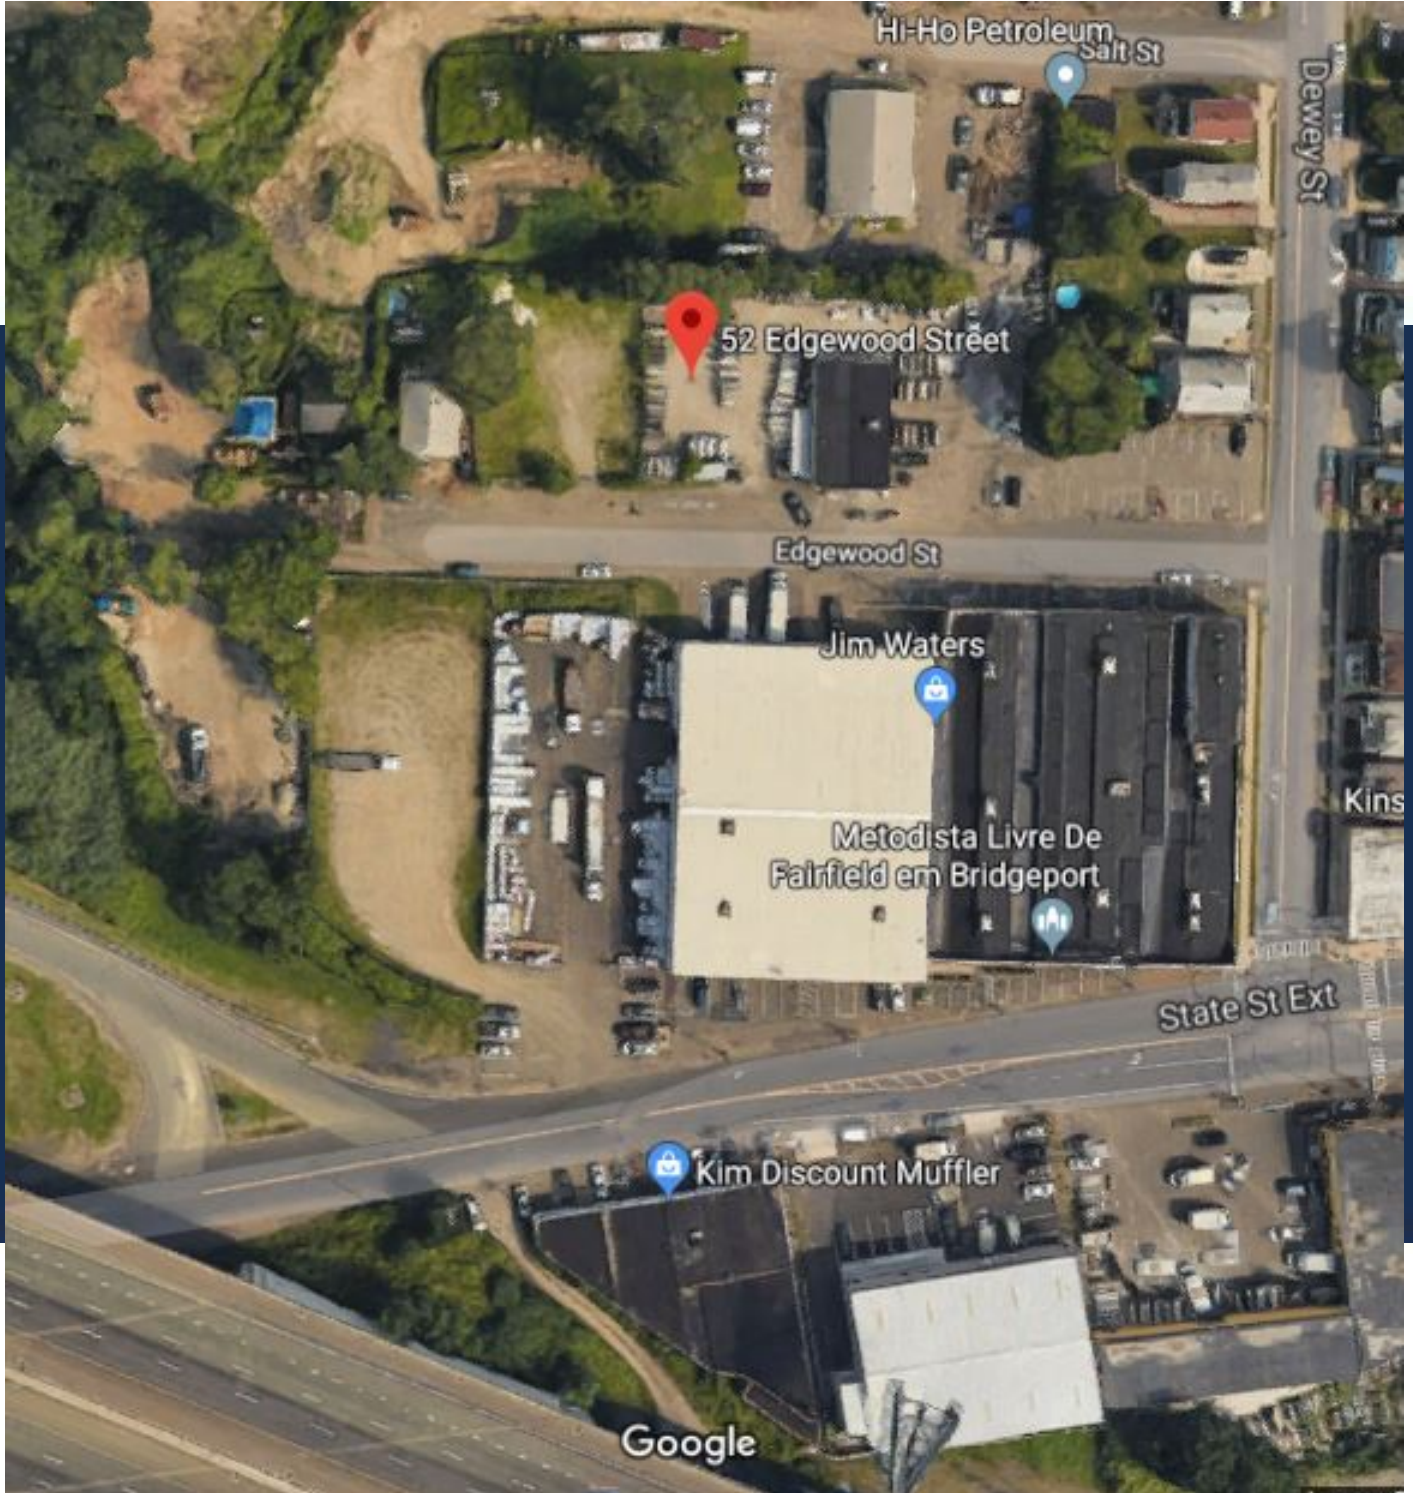

50 -52 Edgewood Street, Bridgeport, CT - Contractor Storage

AVAILABLE

50 -52 Edgewood Street, Bridgeport, CT - Contractor Storage

AVAILABLE

Perfect for Contractor Storage

80' x 100' Lot with close proximity to I-95/Exit 25

50 -52 Edgewood Street, Bridgeport, CT - Contractor Storage

AVAILABLE

Lot Size : 80' x 100' Lot

Zoning : Industrial

Property Taxes : \$547.47

50 -52 Edgewood Street, Bridgeport, CT - Contractor Storage

AVAILABLE