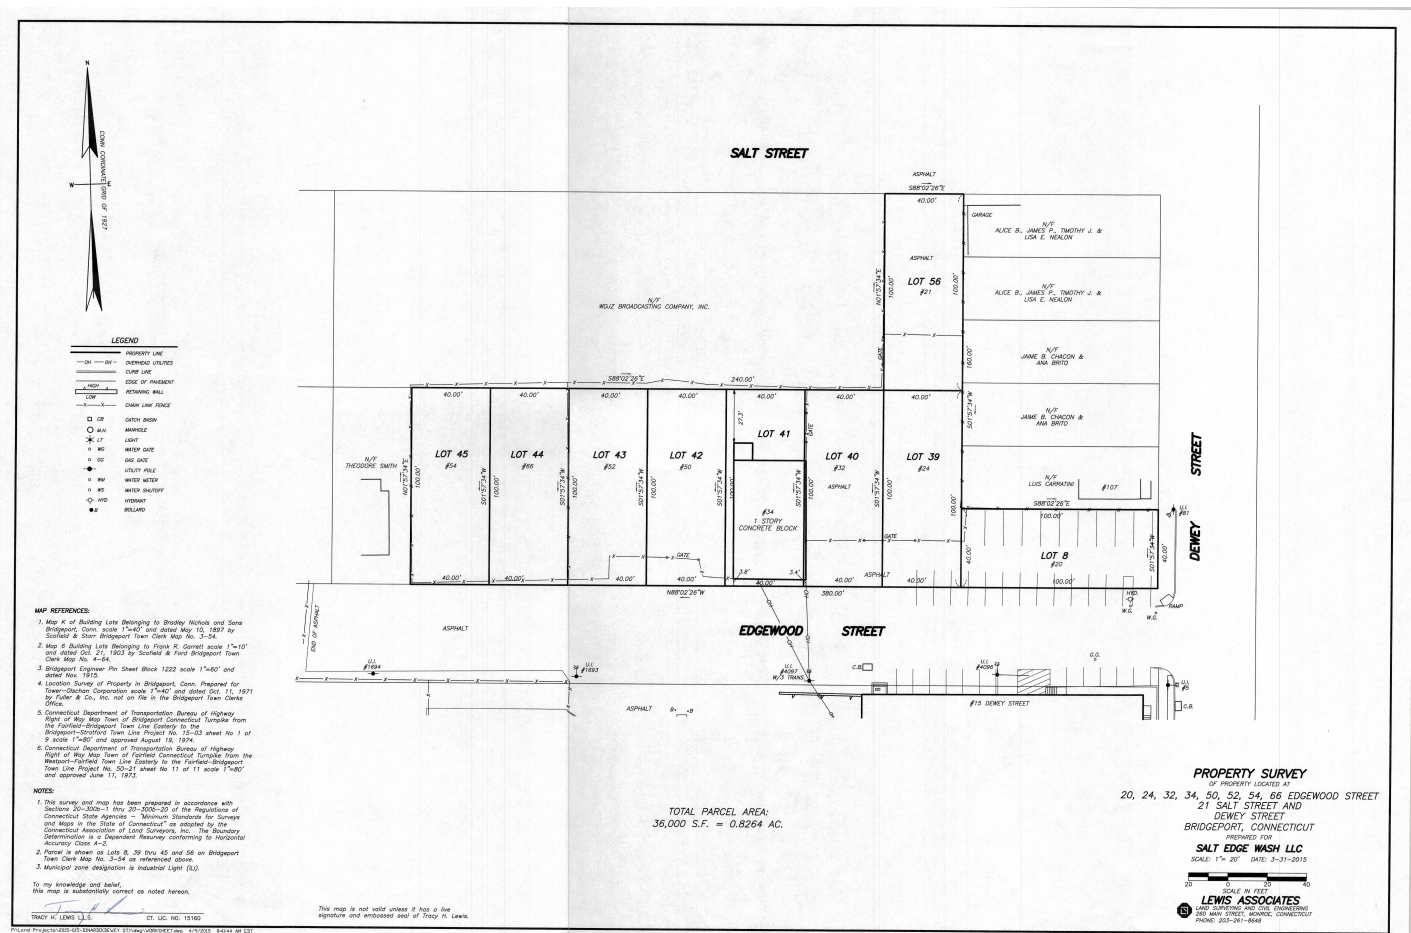

### **Perfect for Contractor Storage Lot**

80' x 100' Lot with close proximity to I-95/Exit 25

## 54 - 66 Edgewood Street, Bridgeport, CT - Contractor Storage

AVAILABLE

Lot Size : 0.184 Acre(s)

Zoning : Industrial

Property Taxes : \$547.47

# 54 - 66 Edgewood Street, Bridgeport, CT - Contractor Storage

**AVAILABLE**