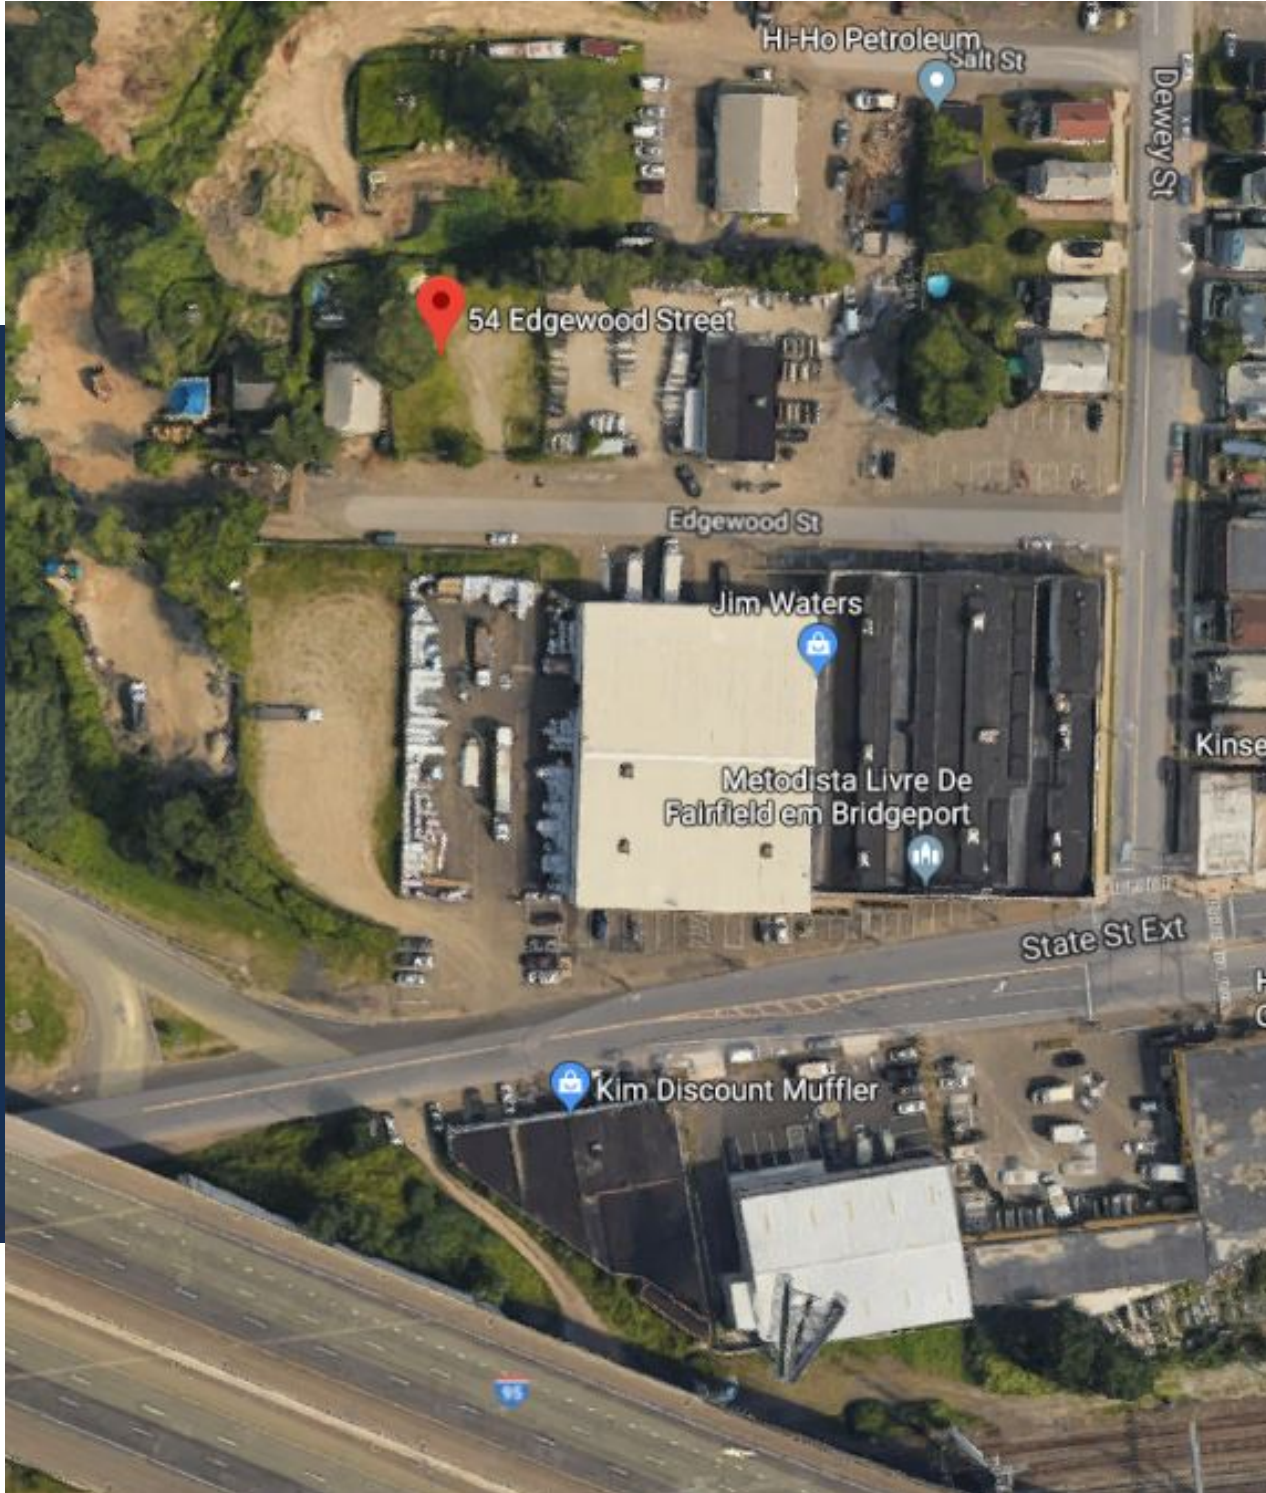

54 - 66 Edgewood Street, Bridgeport, CT - Contractor Storage

AVAILABLE

54 - 66 Edgewood Street, Bridgeport, CT - Contractor Storage

AVAILABLE

Perfect for Contractor Storage Lot

80' x 100' Lot with close proximity to I-95/Exit 25

54 - 66 Edgewood Street, Bridgeport, CT - Contractor Storage

AVAILABLE

Lot Size : 0.184 Acre(s)

Zoning : Industrial

Property Taxes : \$547.47

54 - 66 Edgewood Street, Bridgeport, CT - Contractor Storage

AVAILABLE