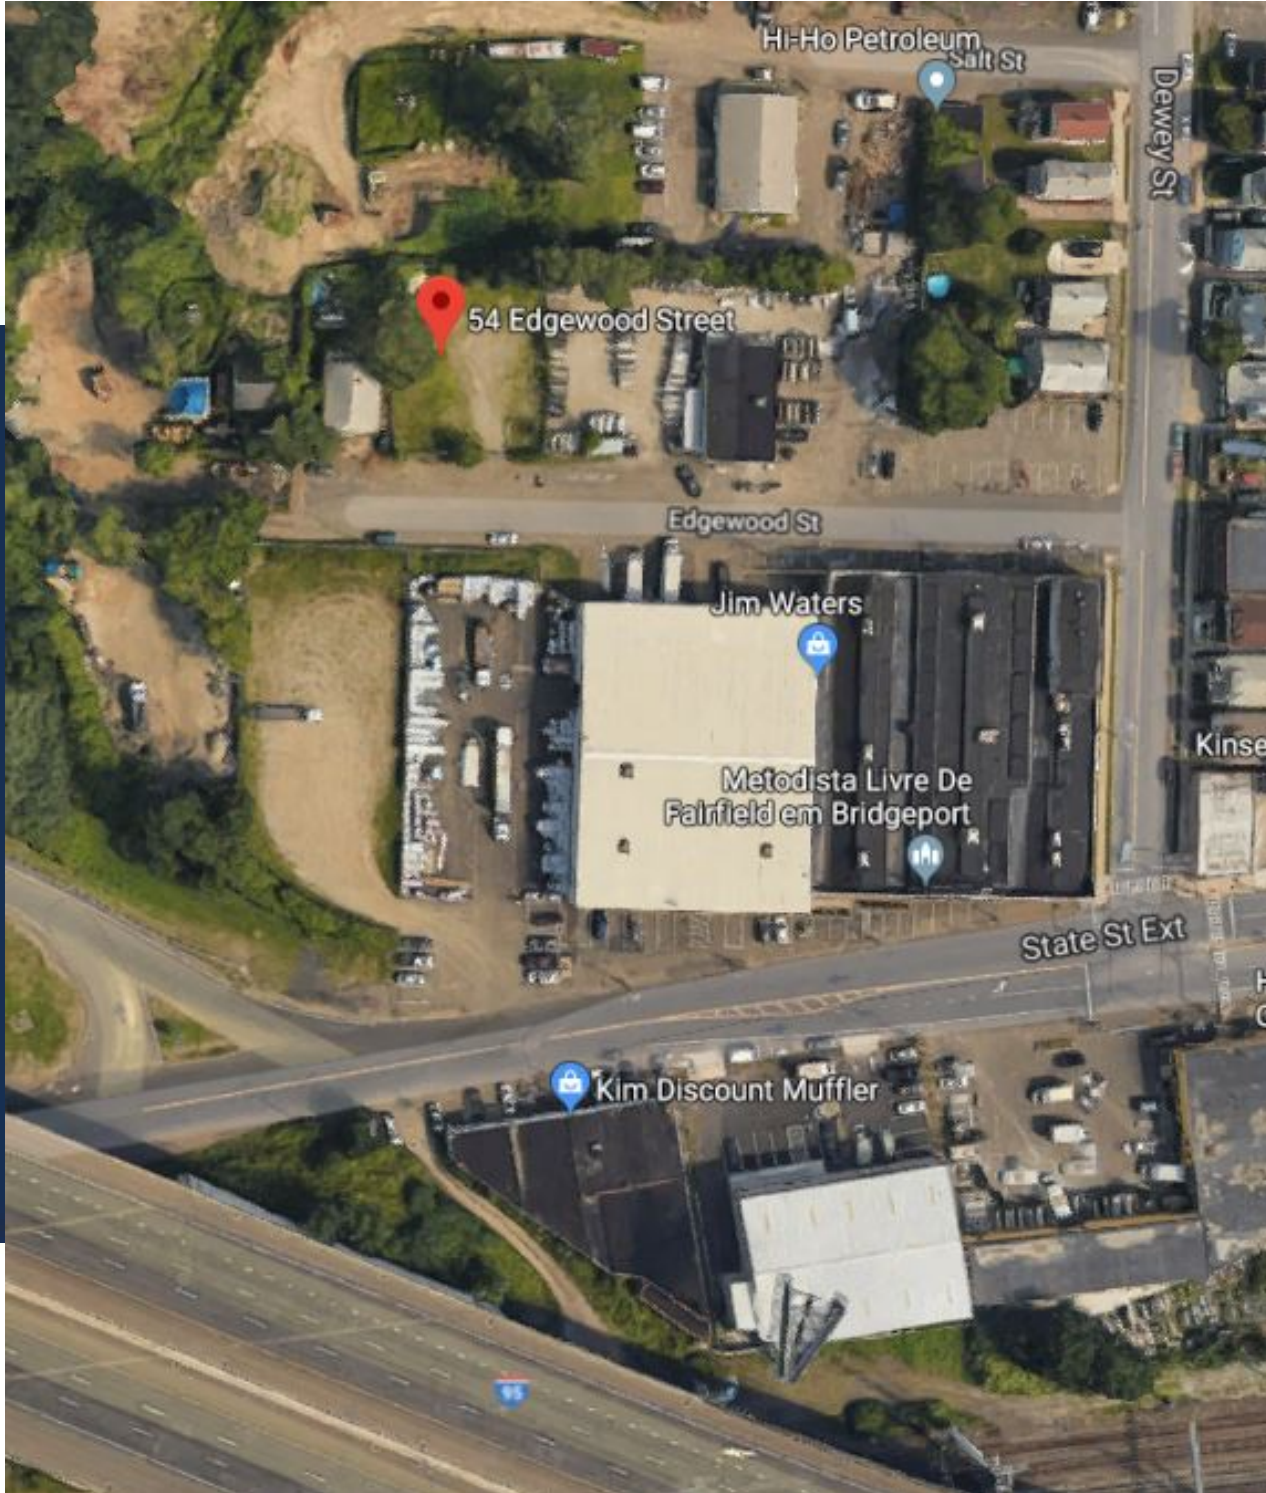

## 54 - 66 Edgewood Street, Bridgeport, CT - Contractor Storage

AVAILABLE

### **Perfect for Contractor Storage Lot**

80' x 100' Lot with close proximity to I-95/Exit 25

## 54 - 66 Edgewood Street, Bridgeport, CT - Contractor Storage

AVAILABLE

Lot Size : 0.184 Acre(s)

Zoning : Industrial

Property Taxes : \$547.47